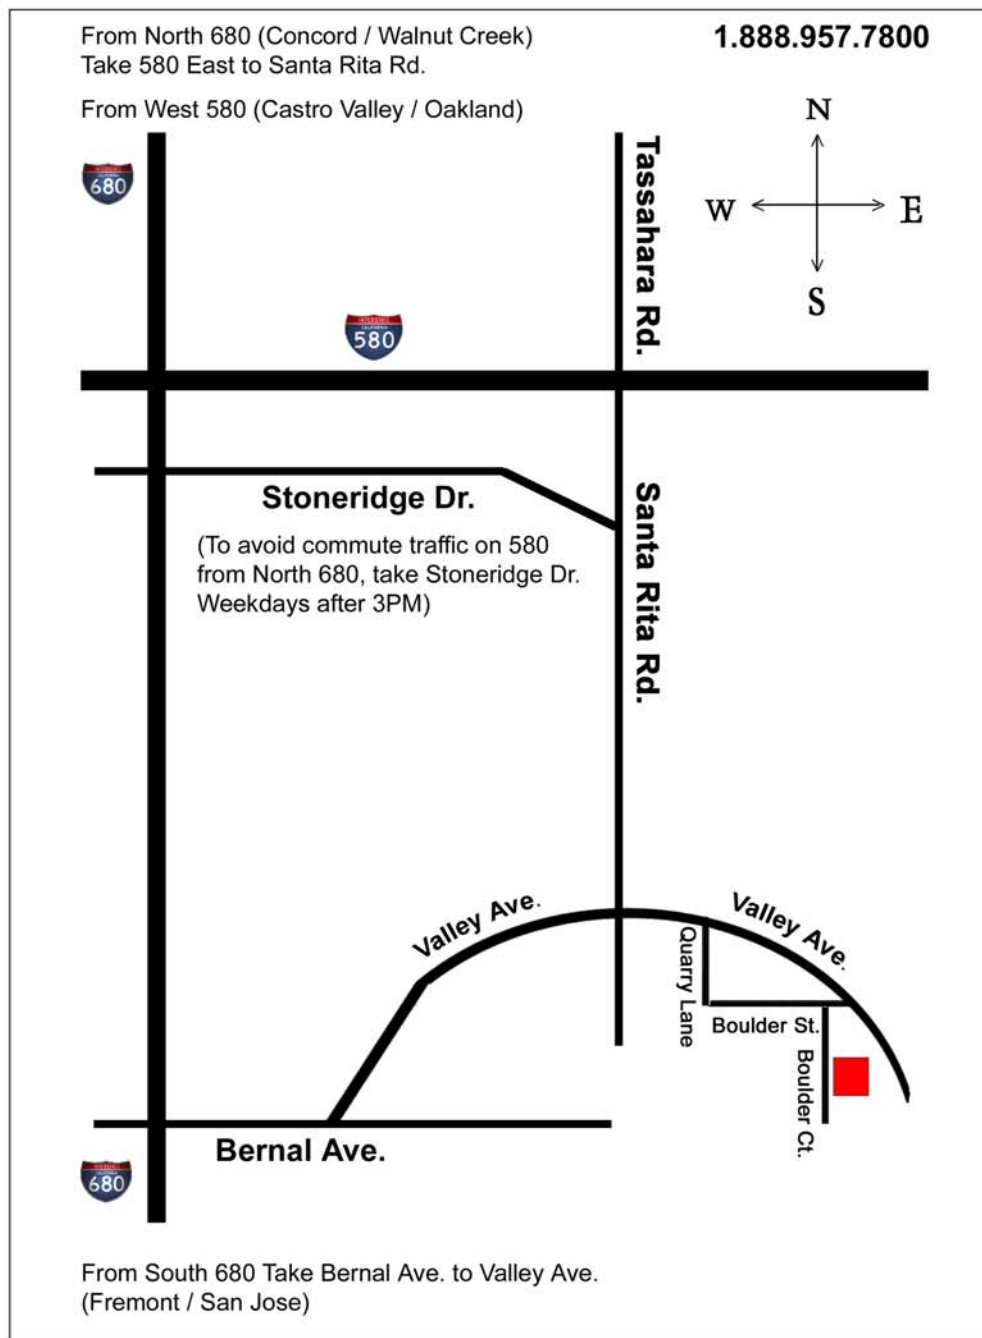

Directions to Custom Exteriors Showroom

440 Boulder Court, Suite 400, Pleasanton California 94566

From North 680 (Concord / Walnut Creek) Take 580 East to Santa Rita Rd.

From West 580 (Castro Valley / Oakland)

From South 680 Take Bernal Ave. to Valley Ave. (Fremont / San Jose)

**From the Central Valley / Tracy, Take 580 Westbound to Santa Rita Rd.
From Downtown Livermore take Stanley Blvd. (West) to Valley Ave.**